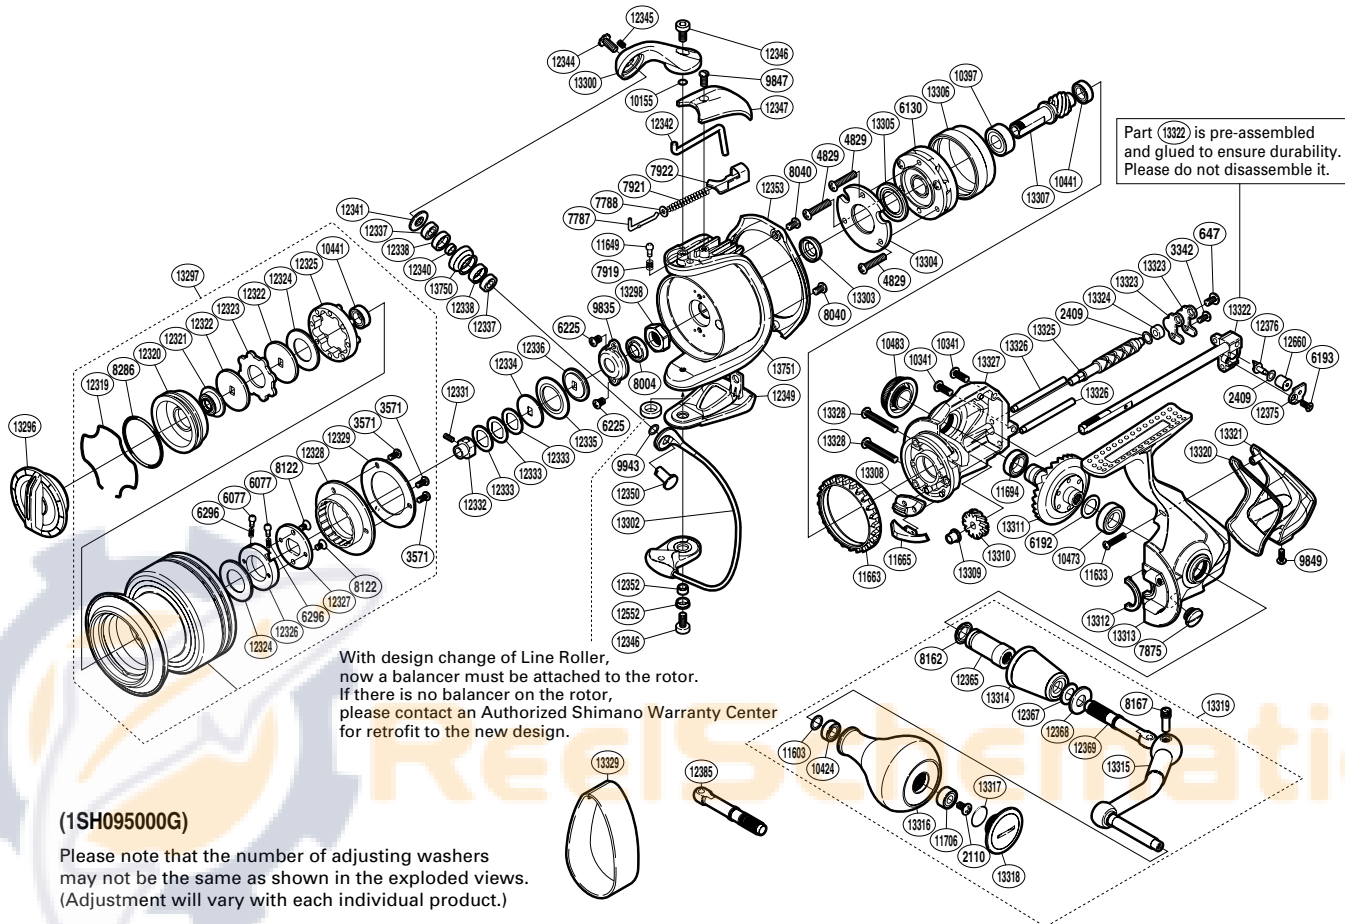

SHIMANO

TWIN POWER SA-RB

TP-5000SWA

(1SH095000G)

Please note that the number of adjusting washers may not be the same as shown in the exploded views. (Adjustment will vary with each individual product.)

Part No.	Description	Part No.	Description	Part No.	Description
RD 0647	Screw	RD11665	Bail Trip Strike	RD12552	Bail Trip Cam Bushing
RD 2110	Screw	RD11694	Ball Bearing	RD12660	Oscillating Slider Bushing
RD 2409	Spacer	RD11706	Ball Bearing	RD13296	Drag Knob
RD 3342	Screw	RD12319	Drag Washers Retainer	RD13297	Spool Assembly
RD 3571	Screw	RD12320	Thrust Bushing	RD13298	Rotor Nut
RD 4829	Screw	RD12321	Bearing Support	RD13300	Bail Arm
RD 6077	Click Pin	RD12322	Key Washer	RD13302	Bail Assembly
RD 6130	Roller Clutch Assembly	RD12323	Eared Washer	RD13303	Rotor Ring
RD 6192	Washer	RD12324	Drag Washer	RD13304	Roller Clutch Water Proof Cover
RD 6193	Screw	RD12325	Spool Bushing	RD13305	Roller Clutch Water Proof
RD 6225	Screw	RD12326	Drag Click Holder	RD13306	Roller Clutch Ring
RD 6296	Click Spring	RD12327	Drag Click Holder Cover	RD13307	Pinion Gear
RD 7787	Bail Spring Guide A	RD12328	Drag Cover	RD13308	Roller Clutch Case Water Proof
RD 7788	Spring Guide A Support	RD12329	Drag Cover I.D. Plate	RD13309	Worm Bushing (front)
RD 7875	Oil Cap	RD12331	Set Screw	RD13310	Idle Gear
RD 7919	Click Spring	RD12332	Bearing Bushing	RD13311	Drive Gear
RD 7921	Bail Spring	RD12333	Spool Washer	RD13312	Flange Water Proof
RD 7922	Bail Spring Seat	RD12334	Spool Support B	RD13313	Side Cover
RD 8004	Bearing Water Proof	RD12335	Bearing Water Proof	RD13314	Handle Shaft Cover A
RD 8040	Screw	RD12336	Spool Support	RD13315	Handle Shank Assembly
RD 8122	Screw	RD12337	Ball Bearing	RD13316	Handle Knob
RD 8162	Handle Shaft Seal	RD12338	Line Roller Bushing	RD13317	O Ring
RD 8167	Handle Shaft Screw	RD12340	Bearing Spacer	RD13318	Handle Knob Cap
RD 8286	O Ring	RD12341	Line Roller Plate	RD13319	Handle Assembly
RD 9835	Rotor Nut Lock Plate	RD12342	Bail Trip Lever	RD13320	Rear Shield
RD 9847	Screw	RD12344	Screw	RD13321	Rear Protector
RD 9849	Screw	RD12345	Set Screw	RD13322	Main Shaft Assembly
RD 9943	Washer	RD12346	Screw	RD13323	Worm Shaft Retainer
RD10155	Spacer	RD12347	Bail Spring Cover	RD13324	Worm Bushing
RD10341	Screw	RD12349	Bail Hold Support Guard	RD13325	Worm Shaft
RD10397	Ball Bearing	RD12350	Line Roller Support	RD13326	Oscillating Guide
RD10424	Ball Bearing	RD12352	Screw Collar	RD13327	Body
RD10441	Ball Bearing	RD12353	Rotor Guard	RD13328	Screw
RD10473	Ball Bearing	RD12365	Handle Shaft Cover B	RD13750	Line Roller
RD10483	Handle Screw Cap	RD12367	Handle Lock Spacer	RD13751	Rotor
RD11603	Washer	RD12368	Large Handle Shank Washer		
RD11633	Screw	RD12369	Handle Shaft (left)		
RD11649	Click Pin	RD12375	Oscillating Pawl Cover	RD12385	Handle Shaft (right) (accessory)
RD11663	Friction Ring	RD12376	Oscillating Pawl	RD13329	Line Band (accessory)